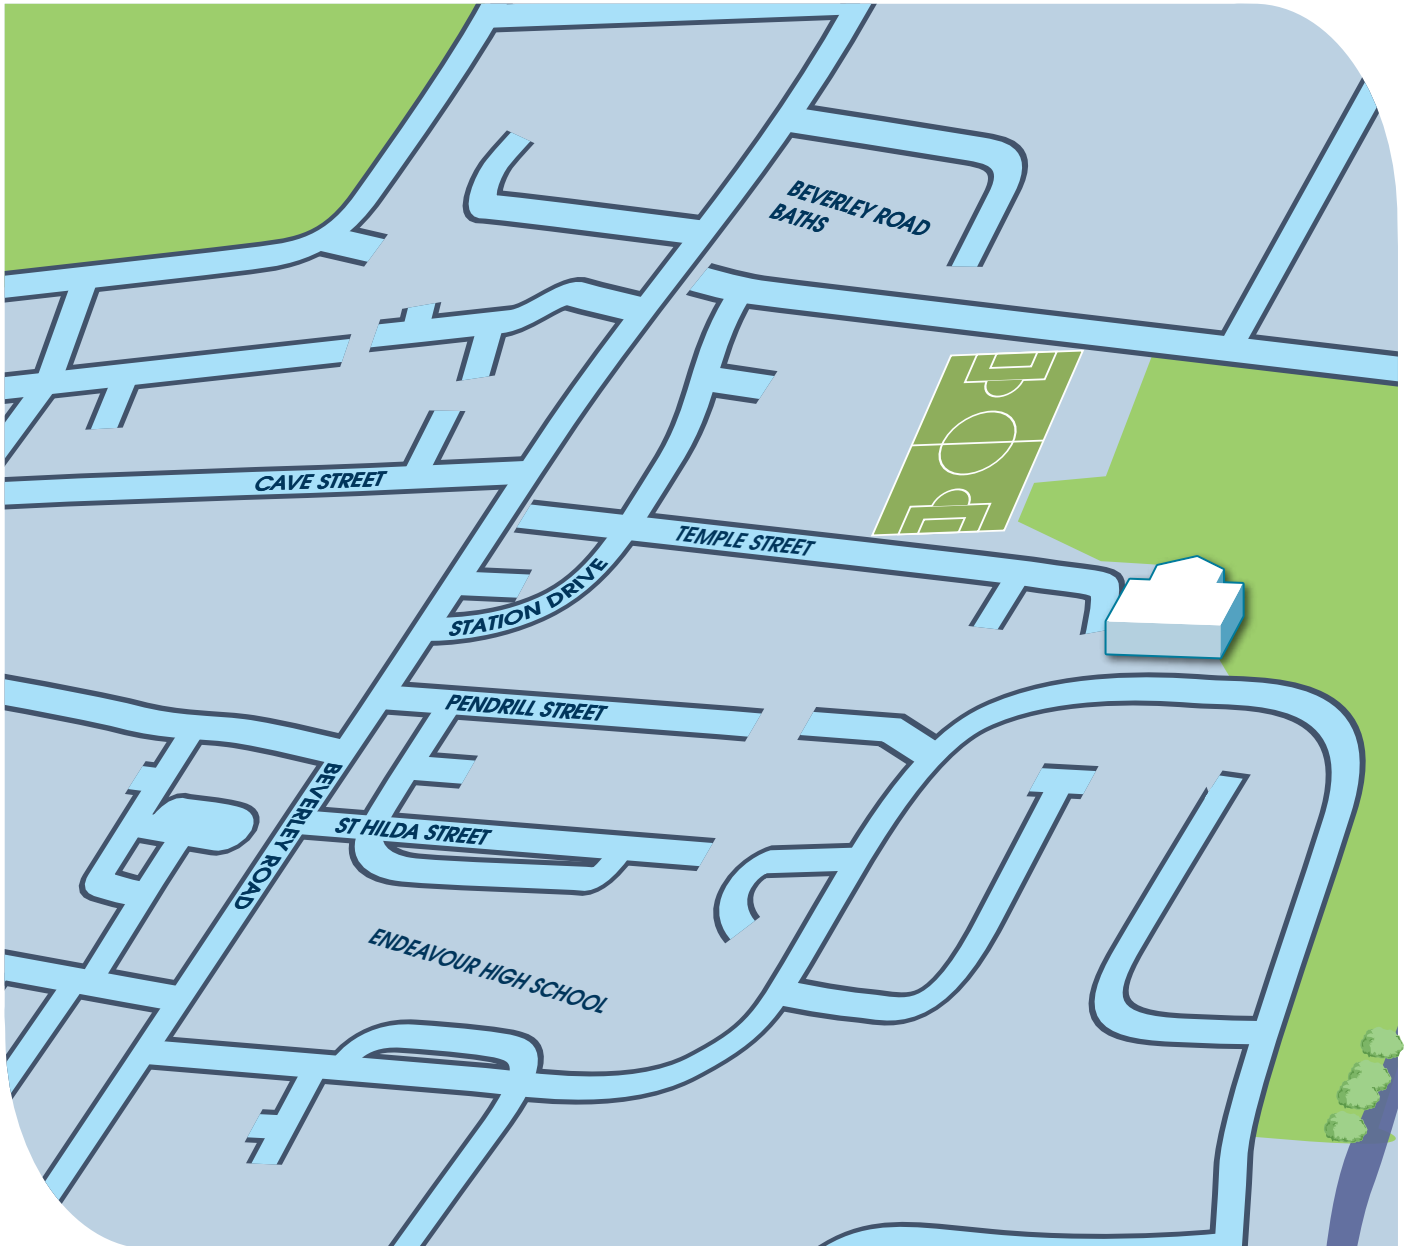

## Directions by car from Beverley Road and Spring Bank

Takes: 7 minutes

- 1 From Beverley Road turn right on to Spring Bank (at the junction with Freetown Way A165)
- 2 Continue on to Spring Bank West
- 3 Turn left at Walton Street
- 4 Turn left to the Stadium

## Directions by foot from the Hull Interchange

Takes: 20 minutes

- 1 Head west toward Anlaby Road A1105
- 2 Turn right at Anlaby Road A1105
- 3 Stay on Anlaby Road A1105
- 4 Turn right at Argyle Street
- 5 Over the bridge, turn left and cross the walkway to the Stadium

## Directions from the M62

Takes: 35 minutes

- 1 At the conclusion of the motorway, join the A63 dual carriageway
- 2 Leave the A63 at the junction with Rawling Way, follow the signs to Hull Royal Infirmary
- 3 Continue on Rawling Way until the traffic lights
- 4 Turn left at the traffic lights on to the flyover
- 5 Turn right at the foot of the flyover on to Walton Street
- 6 Take the second right off Walton Street, head toward the Stadium, the Learning Zone is opposite the West Park Childcare Centre

## Directions from Beverley

Takes: 27 minutes

- 1 On the A1174, join the A1079 for Hull
- 2 Continue on the A1079 until Queens Road
- 3 Turn right on Queens Road and at the roundabout take the first exit (Princes Avenue)
- 4 At the bottom of Princes Avenue, turn right at the traffic lights on to Spring Bank West
- 5 After the railway crossing turn left on to Walton Street
- 6 Turn left to the Stadium